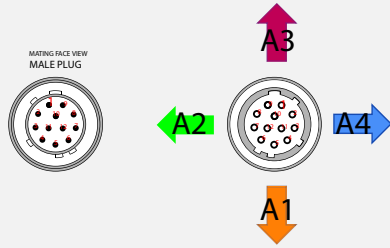

Circular Plug

MATING FACE VIEW
FEMALE RECEPTACLE

MATING FACE VIEW
MALE RECEPTACLE

M12 X-Coded

MATING FACE VIEW
FEMALE RECEPTACLE

M8 A-Coded

MATING FACE VIEW
FEMALE RECEPTACLE