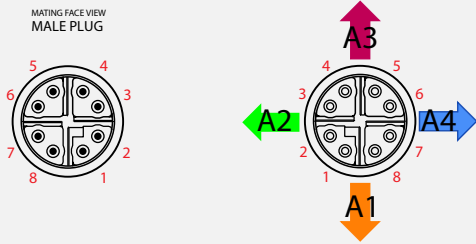

Circular Plug

MATING FACE VIEW
FEMALE RECEPTACLE

MATING FACE VIEW
MALE RECEPTACLE

M12 X-Coded

MATING FACE VIEW
FEMALE RECEPTACLE

M8 A-Coded

MATING FACE VIEW
FEMALE RECEPTACLE