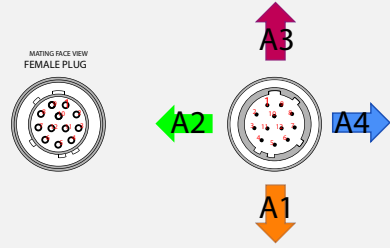

Circular Plug

MATING FACE VIEW
FEMALE RECEPTACLE

MATING FACE VIEW
MALE RECEPTACLE

M12 X-Coded

MATING FACE VIEW
FEMALE RECEPTACLE

M8 A-Coded

MATING FACE VIEW
FEMALE RECEPTACLE