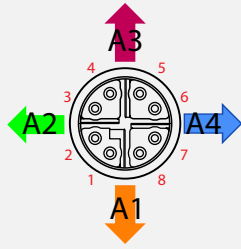

# M12 X-Coded

MATING FACE VIEW  
MALE PLUG

# MATING FACE VIEW FEMALE RECEPTACLE

# GigE

Receptacle Image (Mating Face)